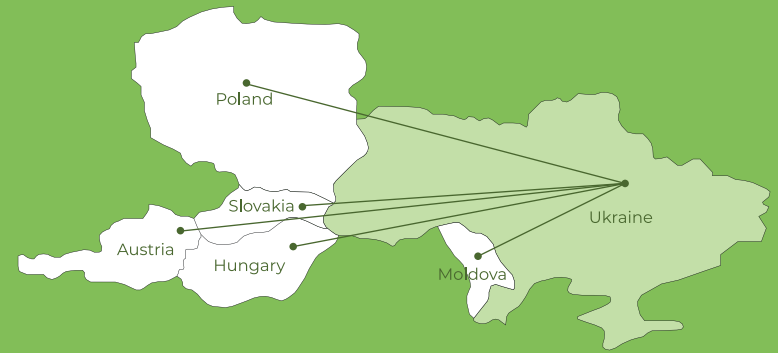

### ACCESS MODE

OFFICIAL WEBSITE

FACEBOOK

Poltava region is located in the central part of Ukraine, on the left bank of the river Dnipro, the total population as of February 1, 2022 is 1 350 564 people.

The distance to Kyiv is 327 km.